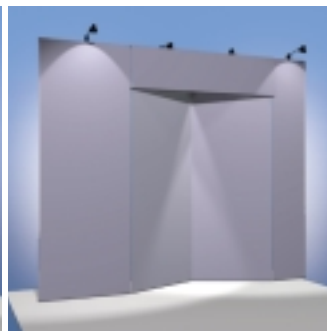

XtraTableTop Display

XtraBillboard

Stands Alone or Behind Tables

Xtra Multi Graphic Series

Same display angled with the XtraFlex System.

Two Graphics Backwall

Same display angled with the XtraFlex System.

Three Graphics Backwall

***Our most popular Strato Designer Series
Three Graphics with Trapezoid Header, Side Wings, and XtraTable***

Three Graphics with Header

Three Graphics with Header

Three Graphics with Header and Side Wings

Xtra 3D Graphic Systems

Use one or multiple XtraTriAd Towers together for a rotating billboard effect.

Motiontronic Power Rotation - works with either XtraAd-3 and XtraAd-4 sided units and fits into a 12" dia. case. Includes power to display lighting inside while turning.