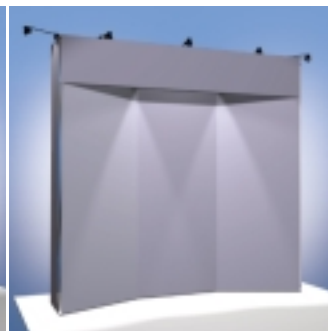

**Large-Impact...
Small Budget!**

**"The Lightest Displays
on the Planet"**

Xtra Lite[®]
Display Systems

Xtra Graphic Displays

XL1

The Original Digital Graphic Display

Weights only 2.5 lbs.

Select Xtra Lite's Superior Design & Technology

XtraTableTop Display

XtraBillboard

Stands Alone or Behind Tables

Xtra Multi Graphic Series

Same display angled with the XtraFlex System.

Two Graphics Backwall

Same display angled with the XtraFlex System.

Three Graphics Backwall

***Our most popular Strato Designer Series
Three Graphics with Trapezoid Header, Side Wings, and XtraTable***

Three Graphics with Header

Three Graphics with Header

Three Graphics with Header and Side Wings

Xtra 3D Graphic Systems

Use one or multiple XtraTriAd Towers together for a rotating billboard effect.

Motiontronic Power Rotation - works with either XtraAd-3 and XtraAd-4 sided units and fits into a 12" dia. case. Includes power to display lighting inside while turning.